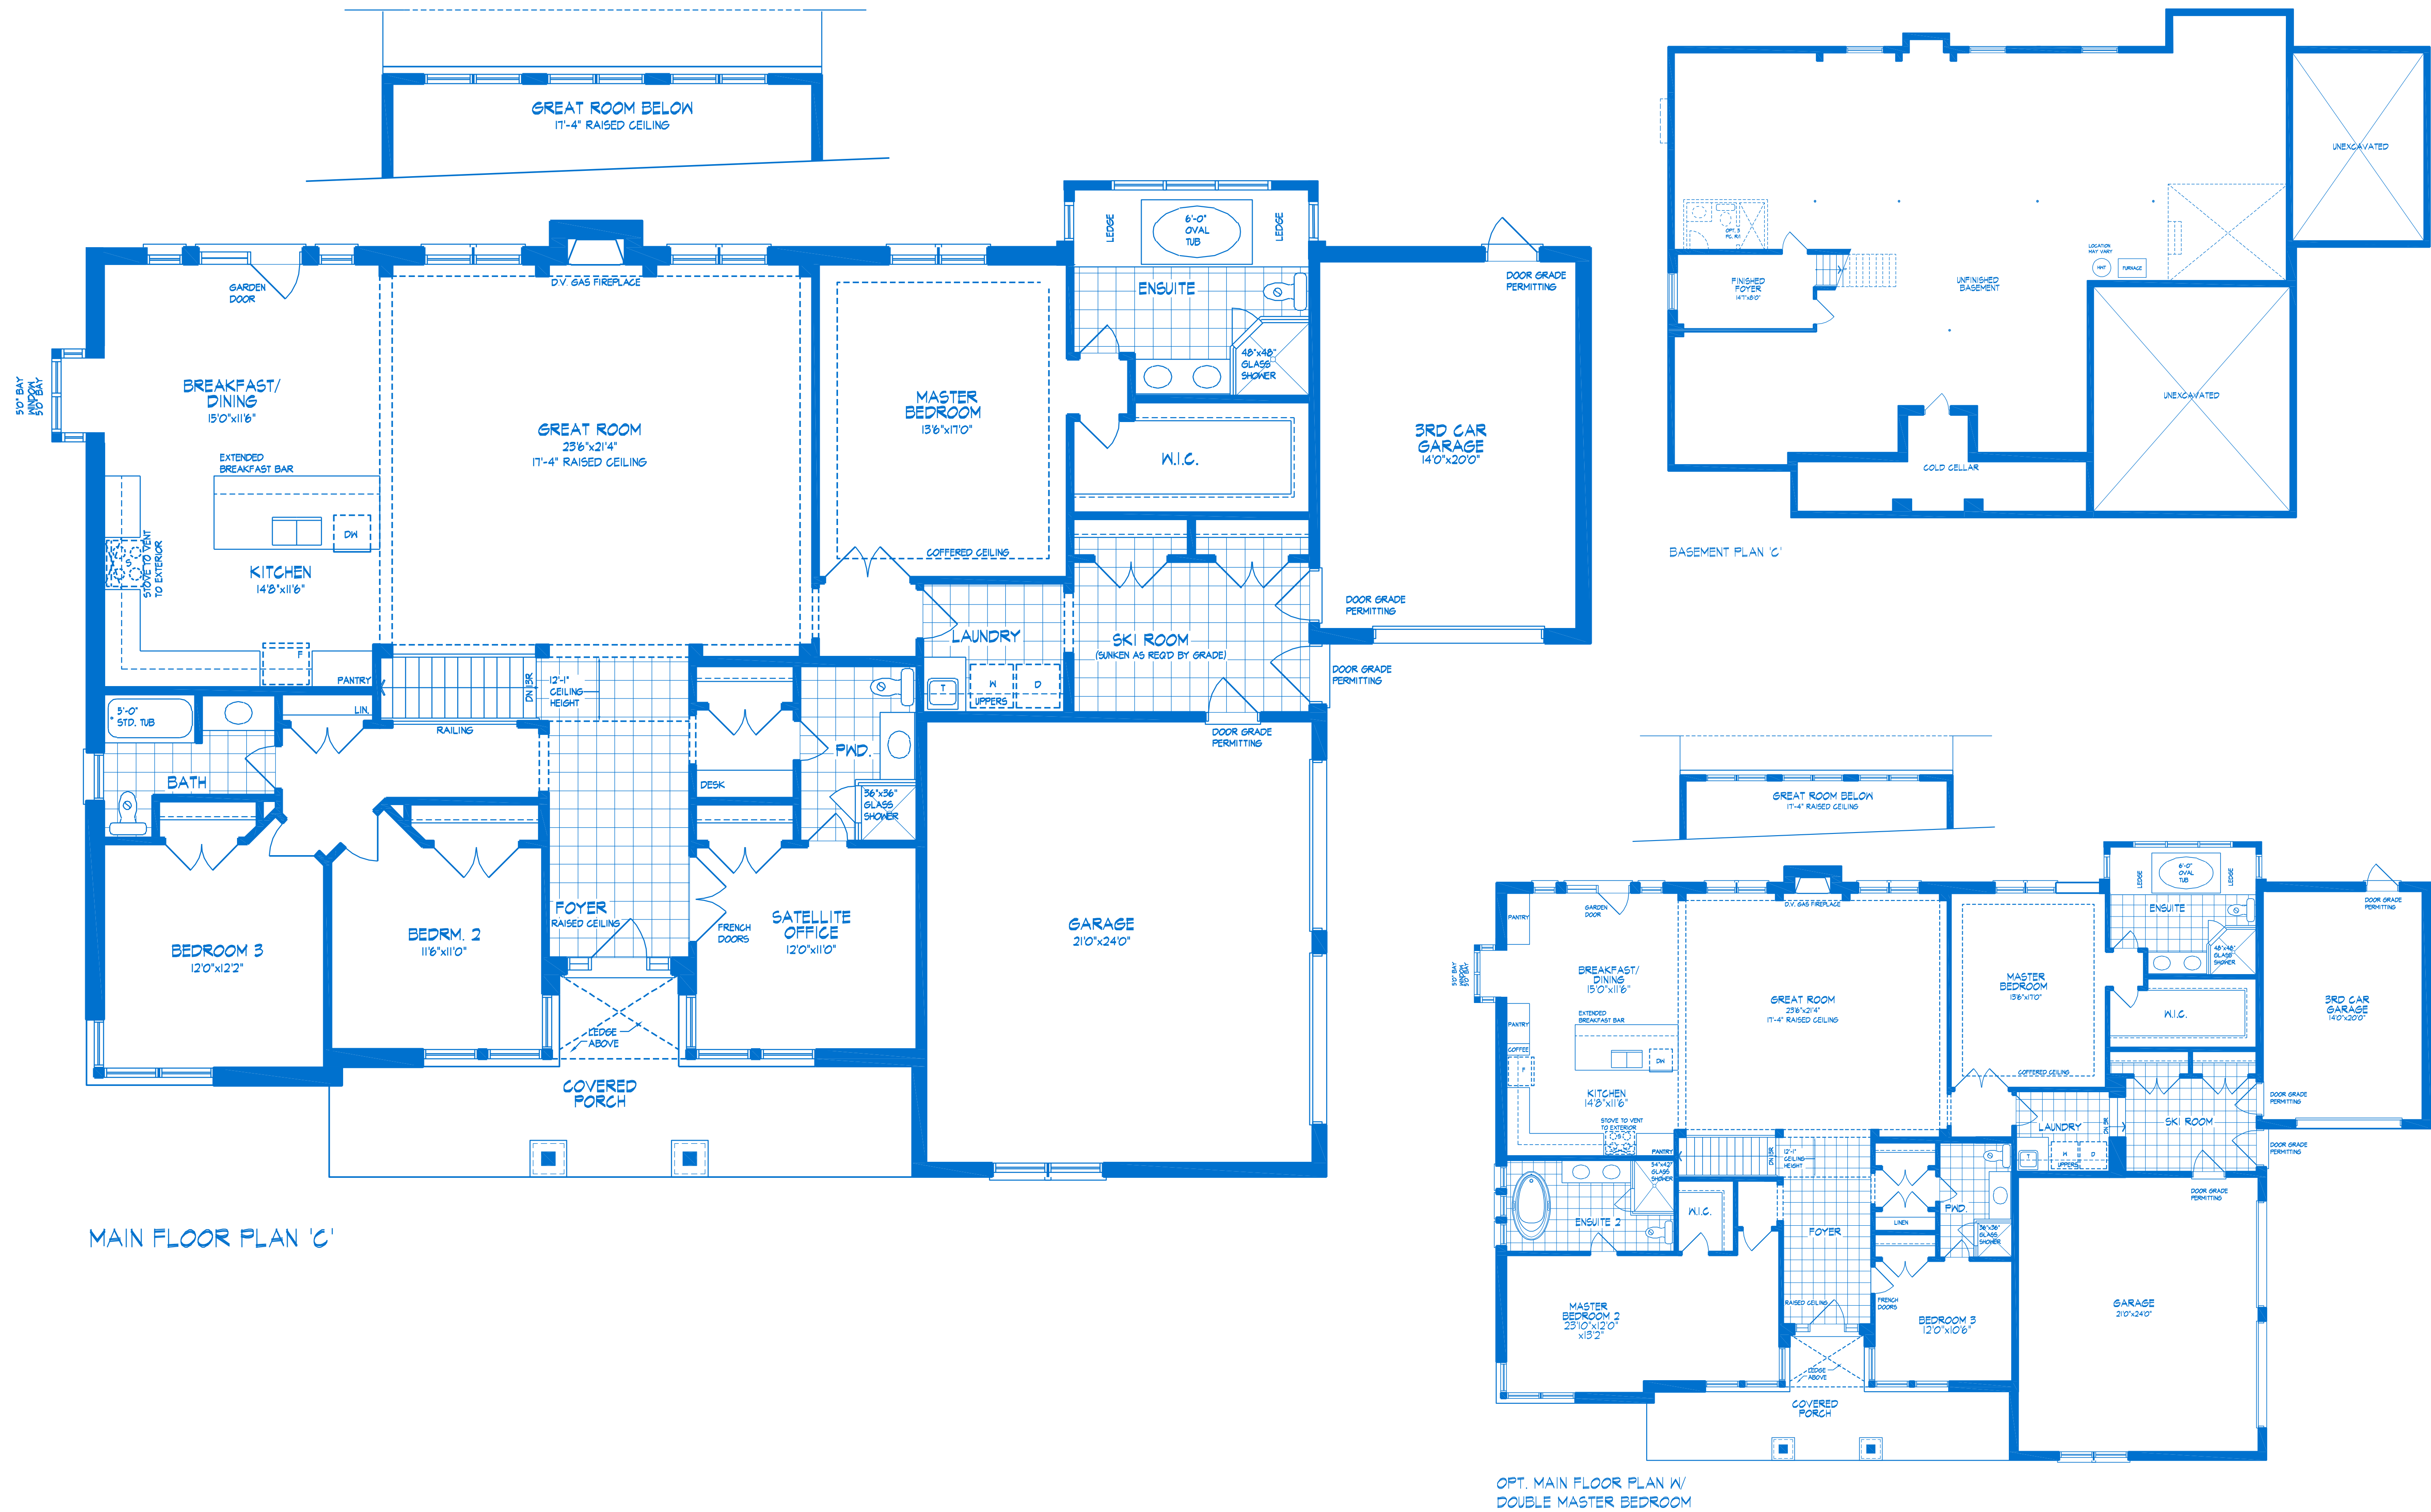

Mountain  
Modern  
Collection

ADELAIDE "C"

2612 sq.ft.

Basement Plan  
Main Level Plan

Opt. Main Level Plan

All dimensions are approximate and subject to change without notice. Dimensions are in feet and may vary between elevations. Some dotted lines indicate optional post and beam locations. Please see sales representative for details. E. & O. E. June 2016

PRELIMINARY BLUE PRINT

M 001