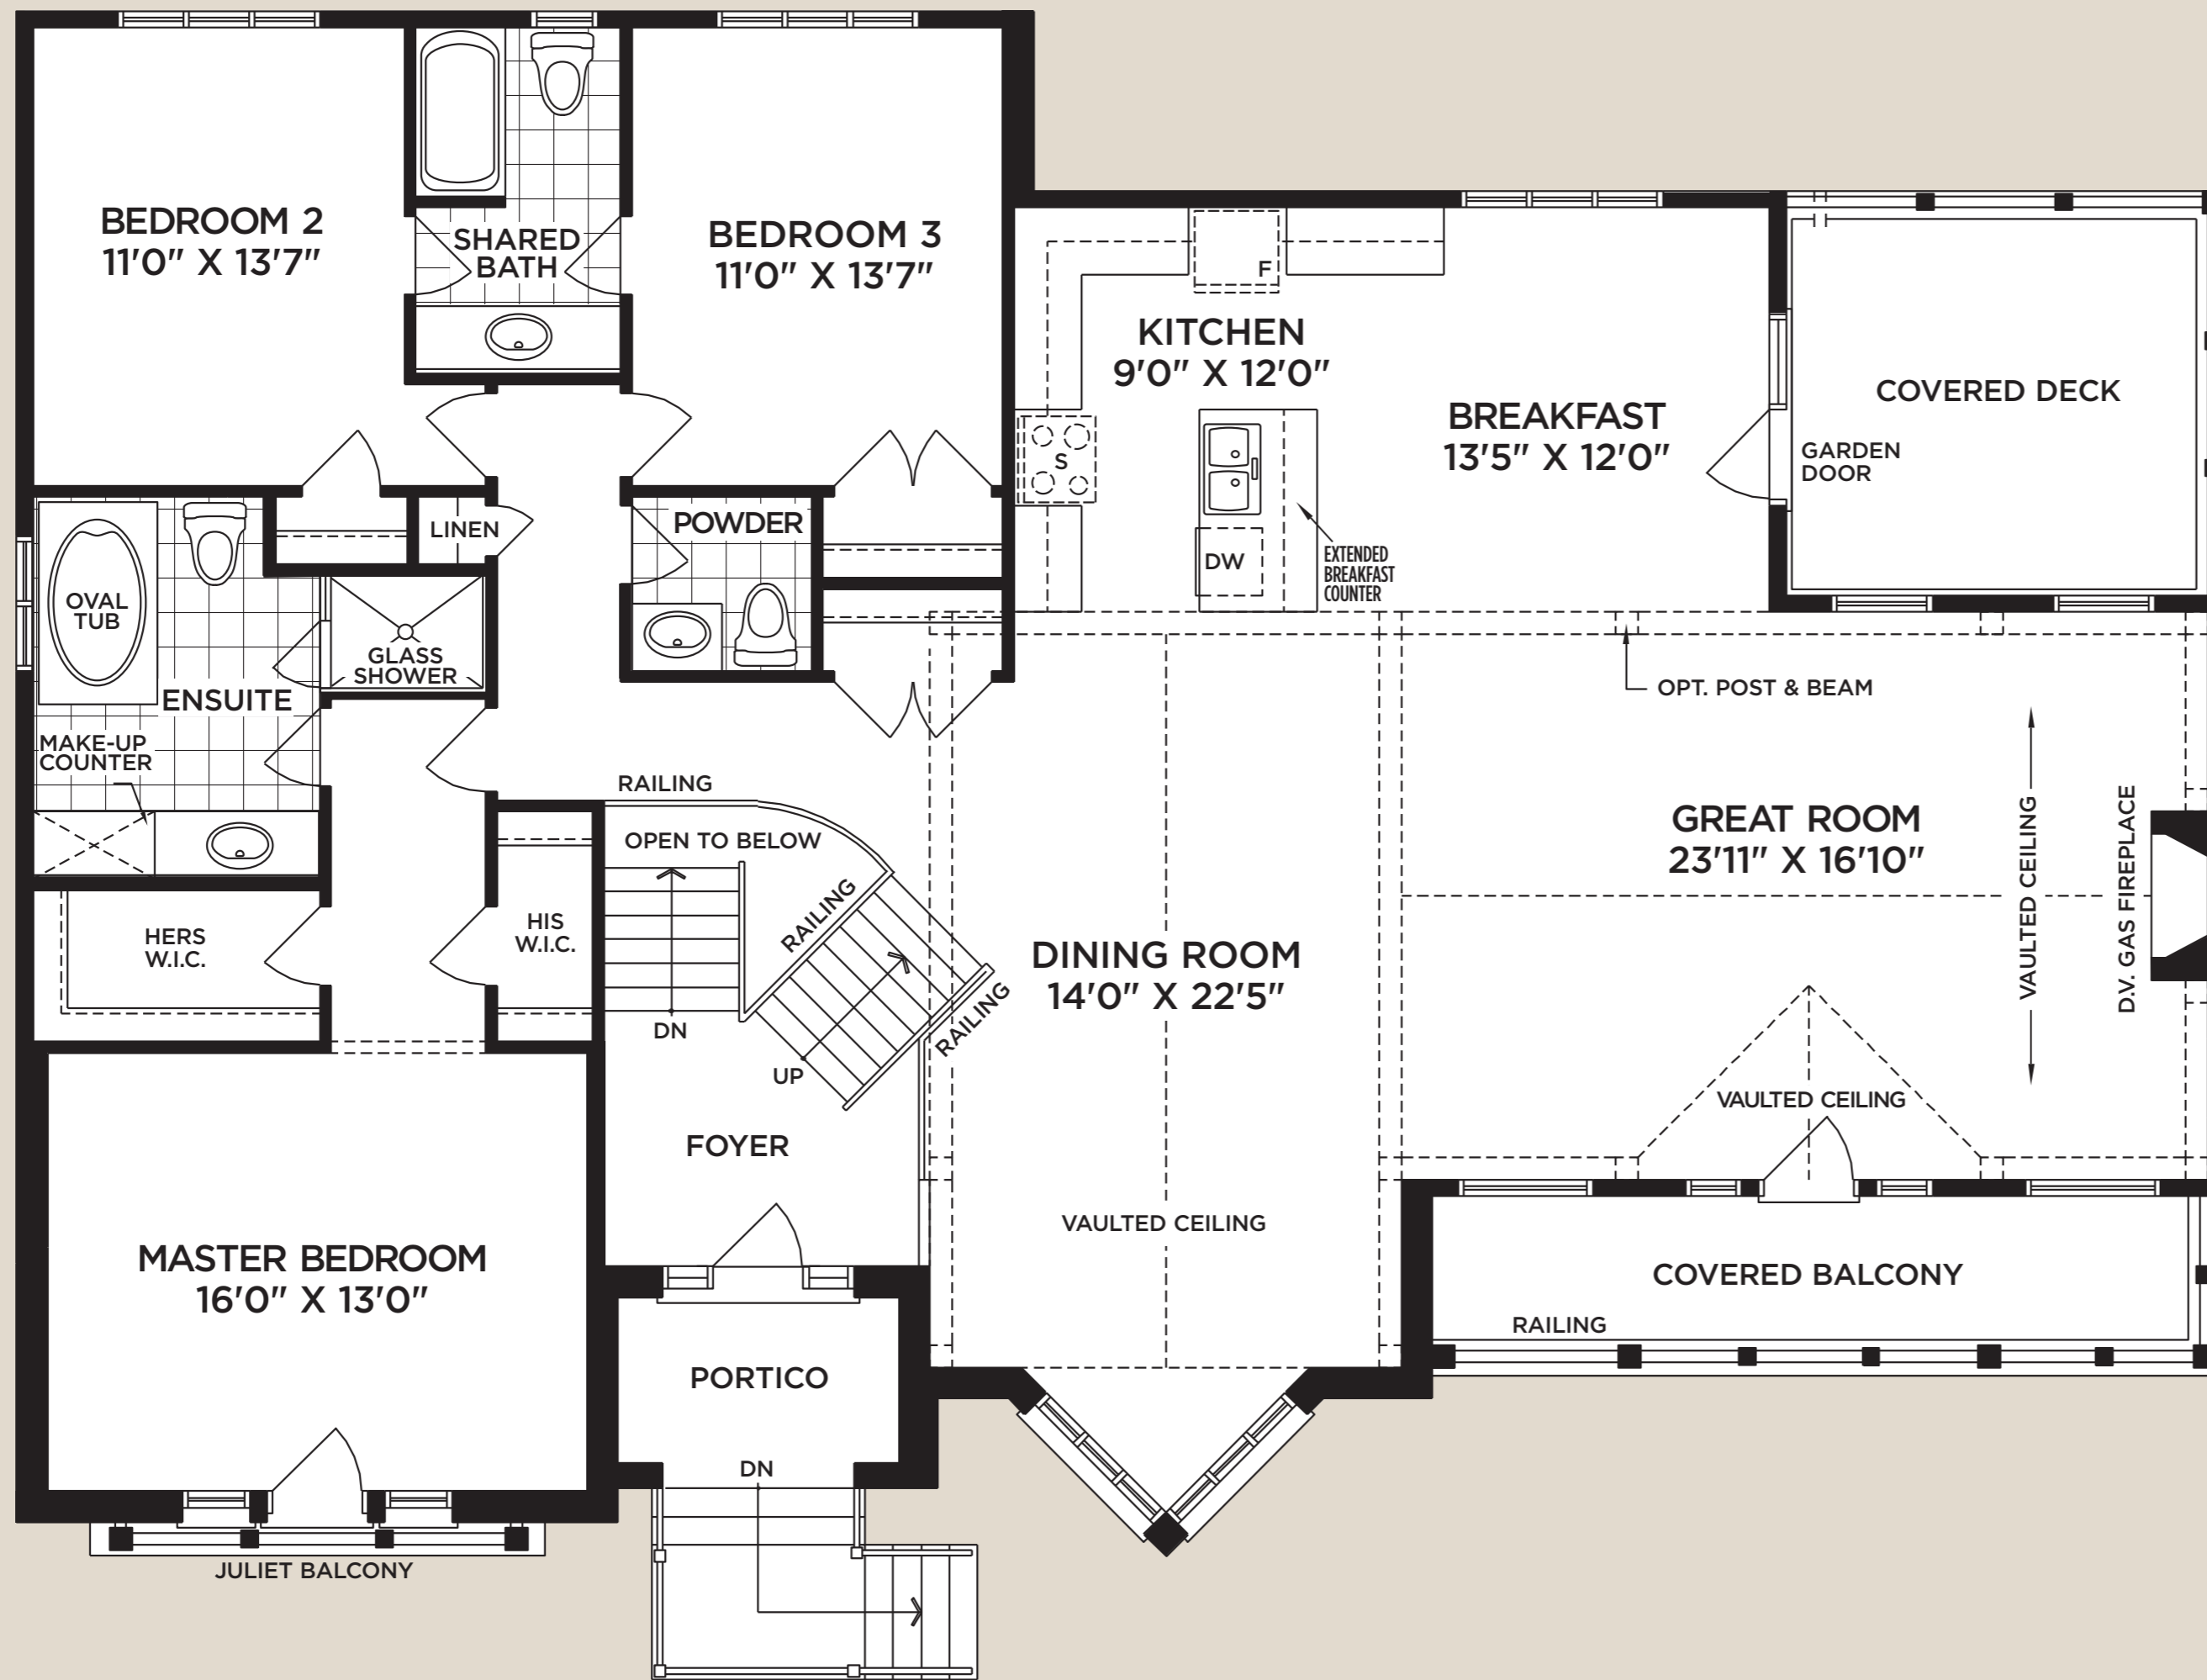

THE EMPIRE

ELEVATION A
3965 SQ. FT.

ELEVATION B
3920 SQ. FT.

Main Level Elev A

Ground Level Elev A

Main Level Elev B

Ground Level Elev B