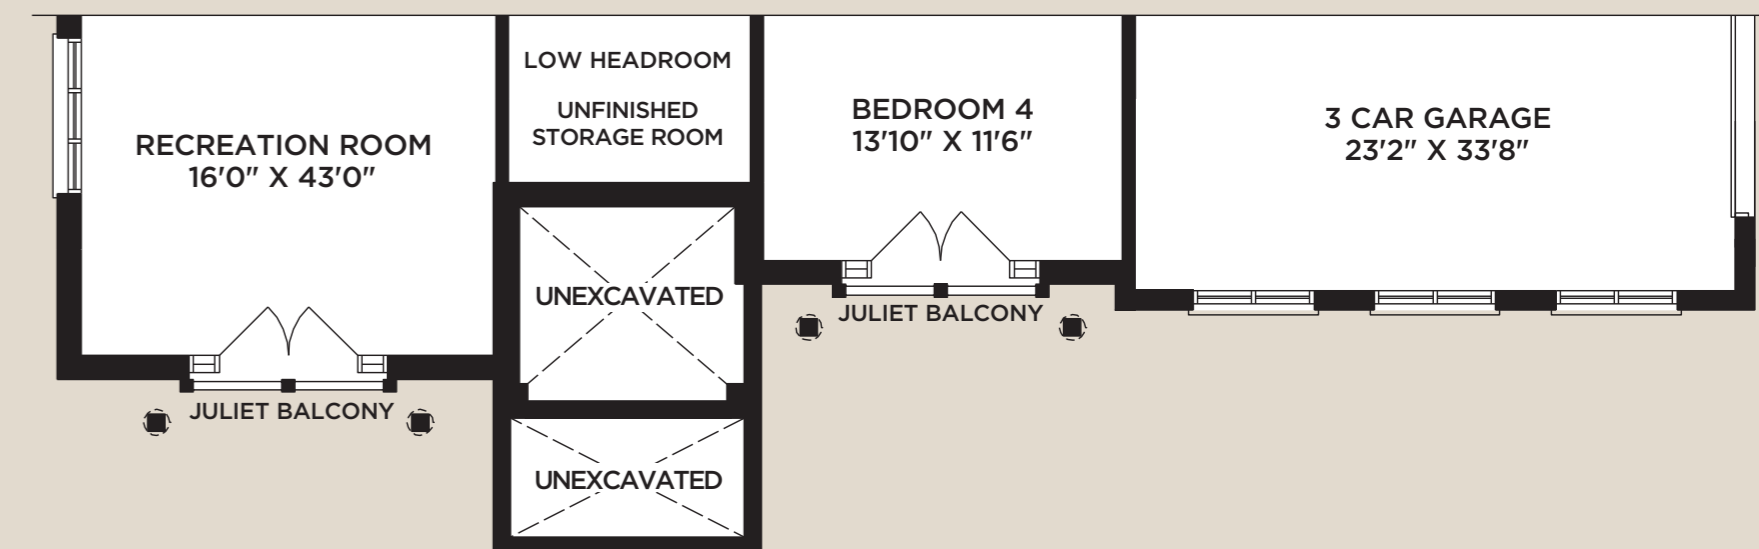

THE EMPIRE

ELEVATION A
3965 SQ. FT.

ELEVATION B
3920 SQ. FT.

Main Level Elev A

Ground Level Elev A

Main Level Elev B

Ground Level Elev B