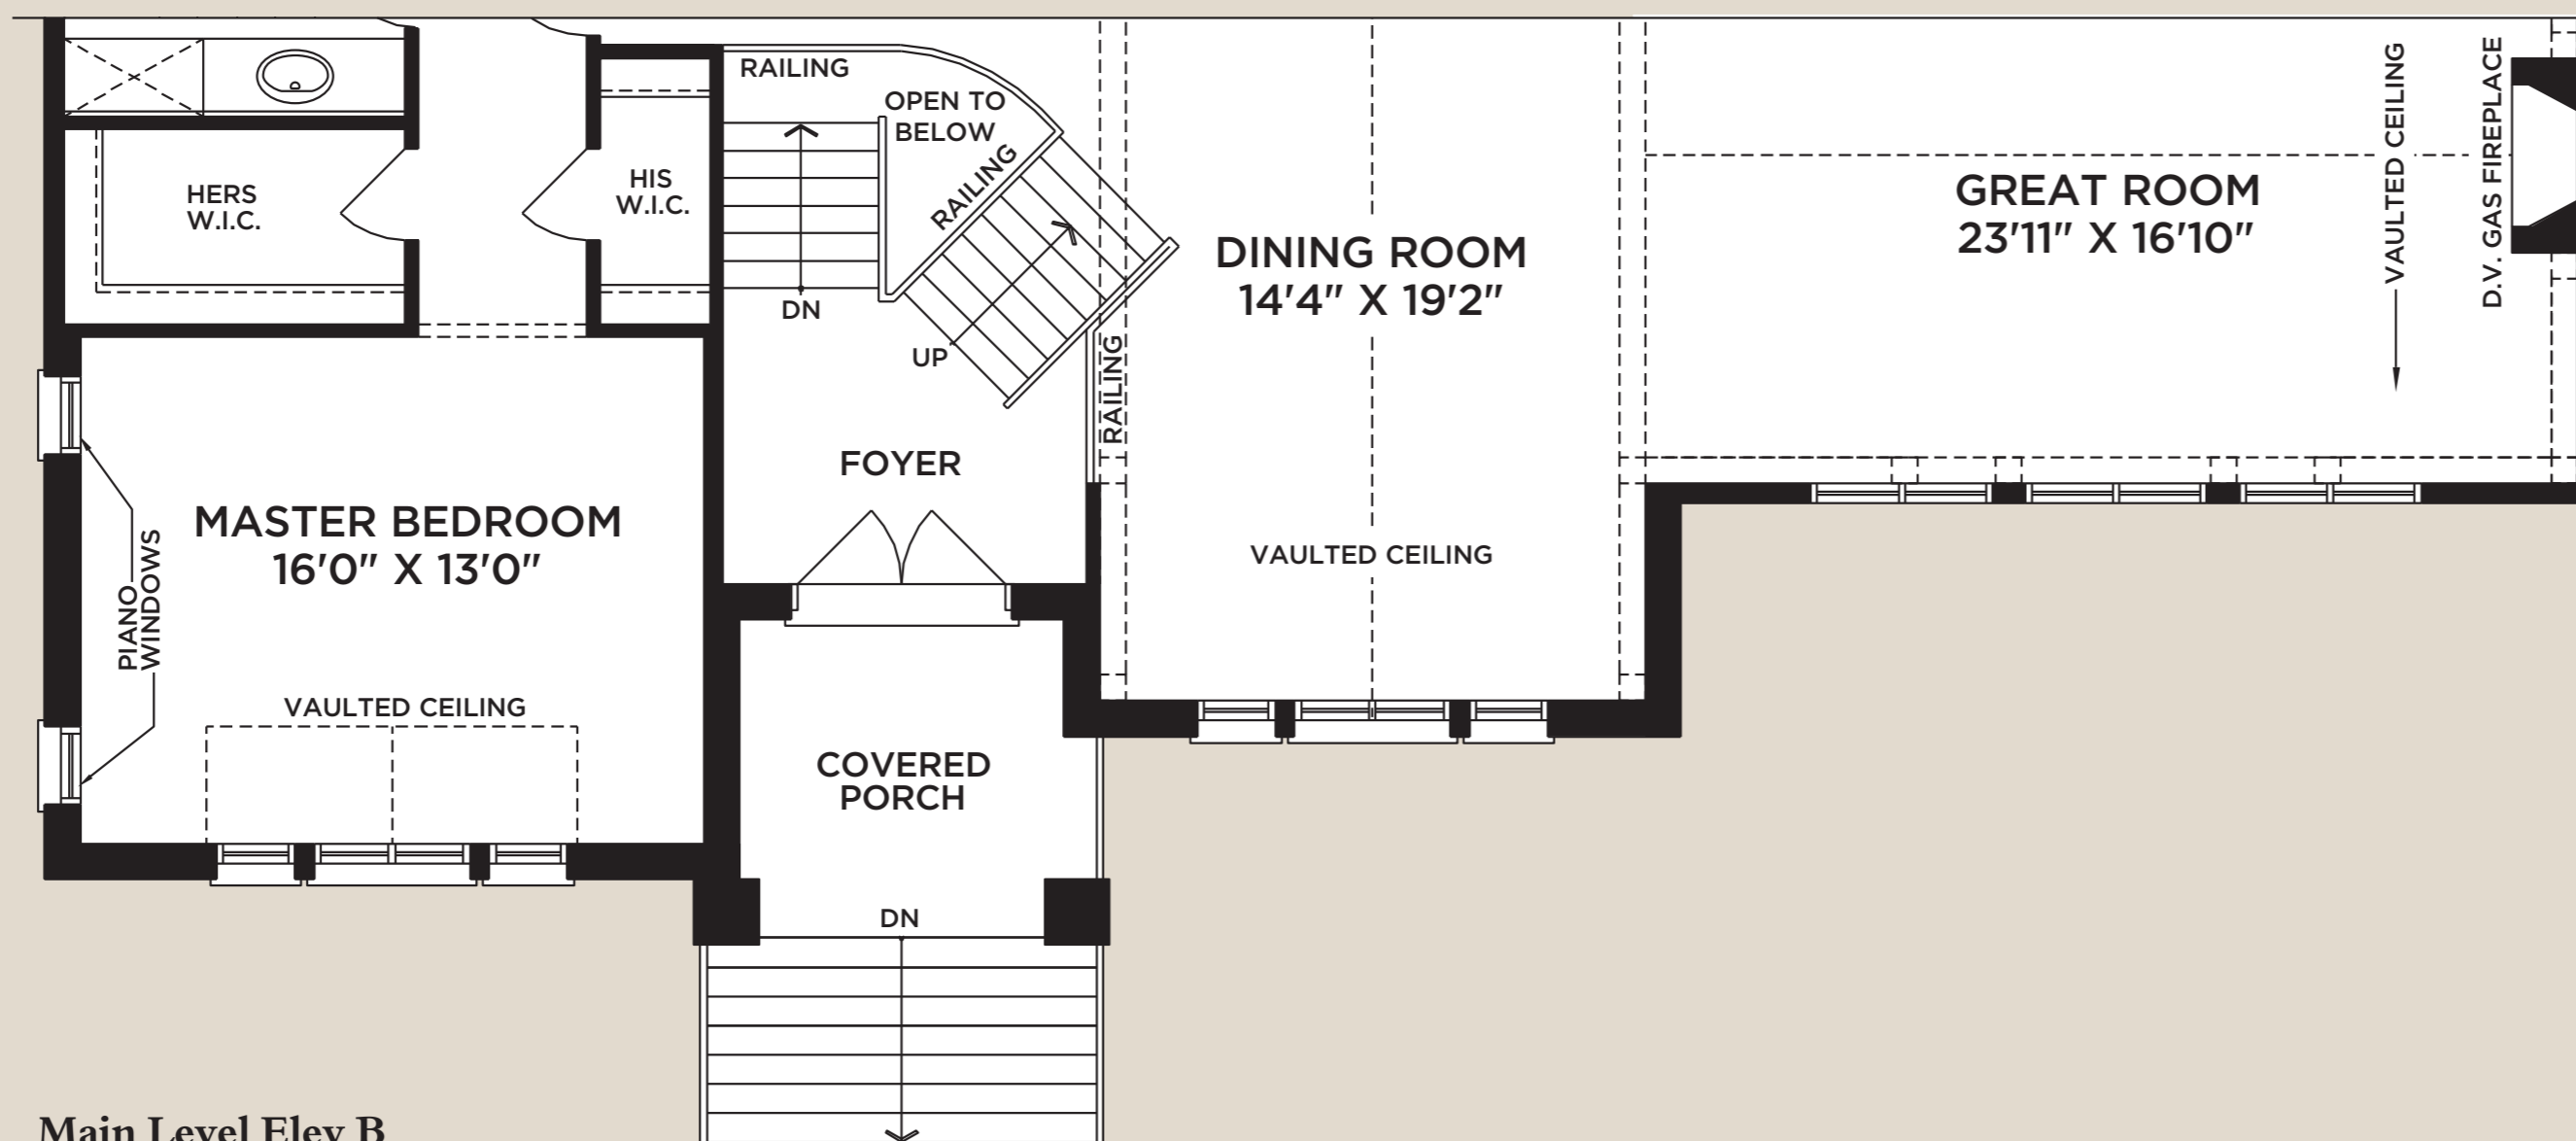

THE EMPIRE

ELEVATION A
3965 SQ. FT.

ELEVATION B
3920 SQ. FT.

Main Level Elev A

Ground Level Elev A

Main Level Elev B

Ground Level Elev B